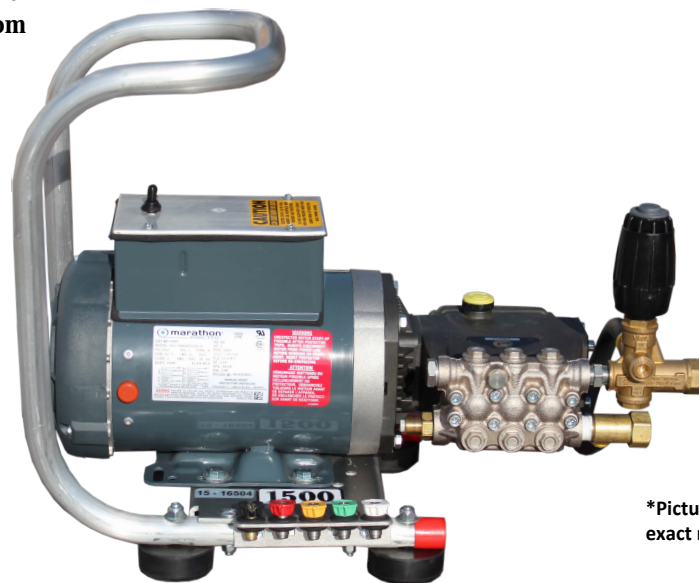

## ELECTRIC HAND CARRY/DIRECT DRIVE

\*Picture shown may not represent exact model. Consult factory.

HC/EE2012G

# 2GPM@1200PSI

115V/1PH/13A  
1.5 HP

TT9061EBFL Pump

K612 Motor